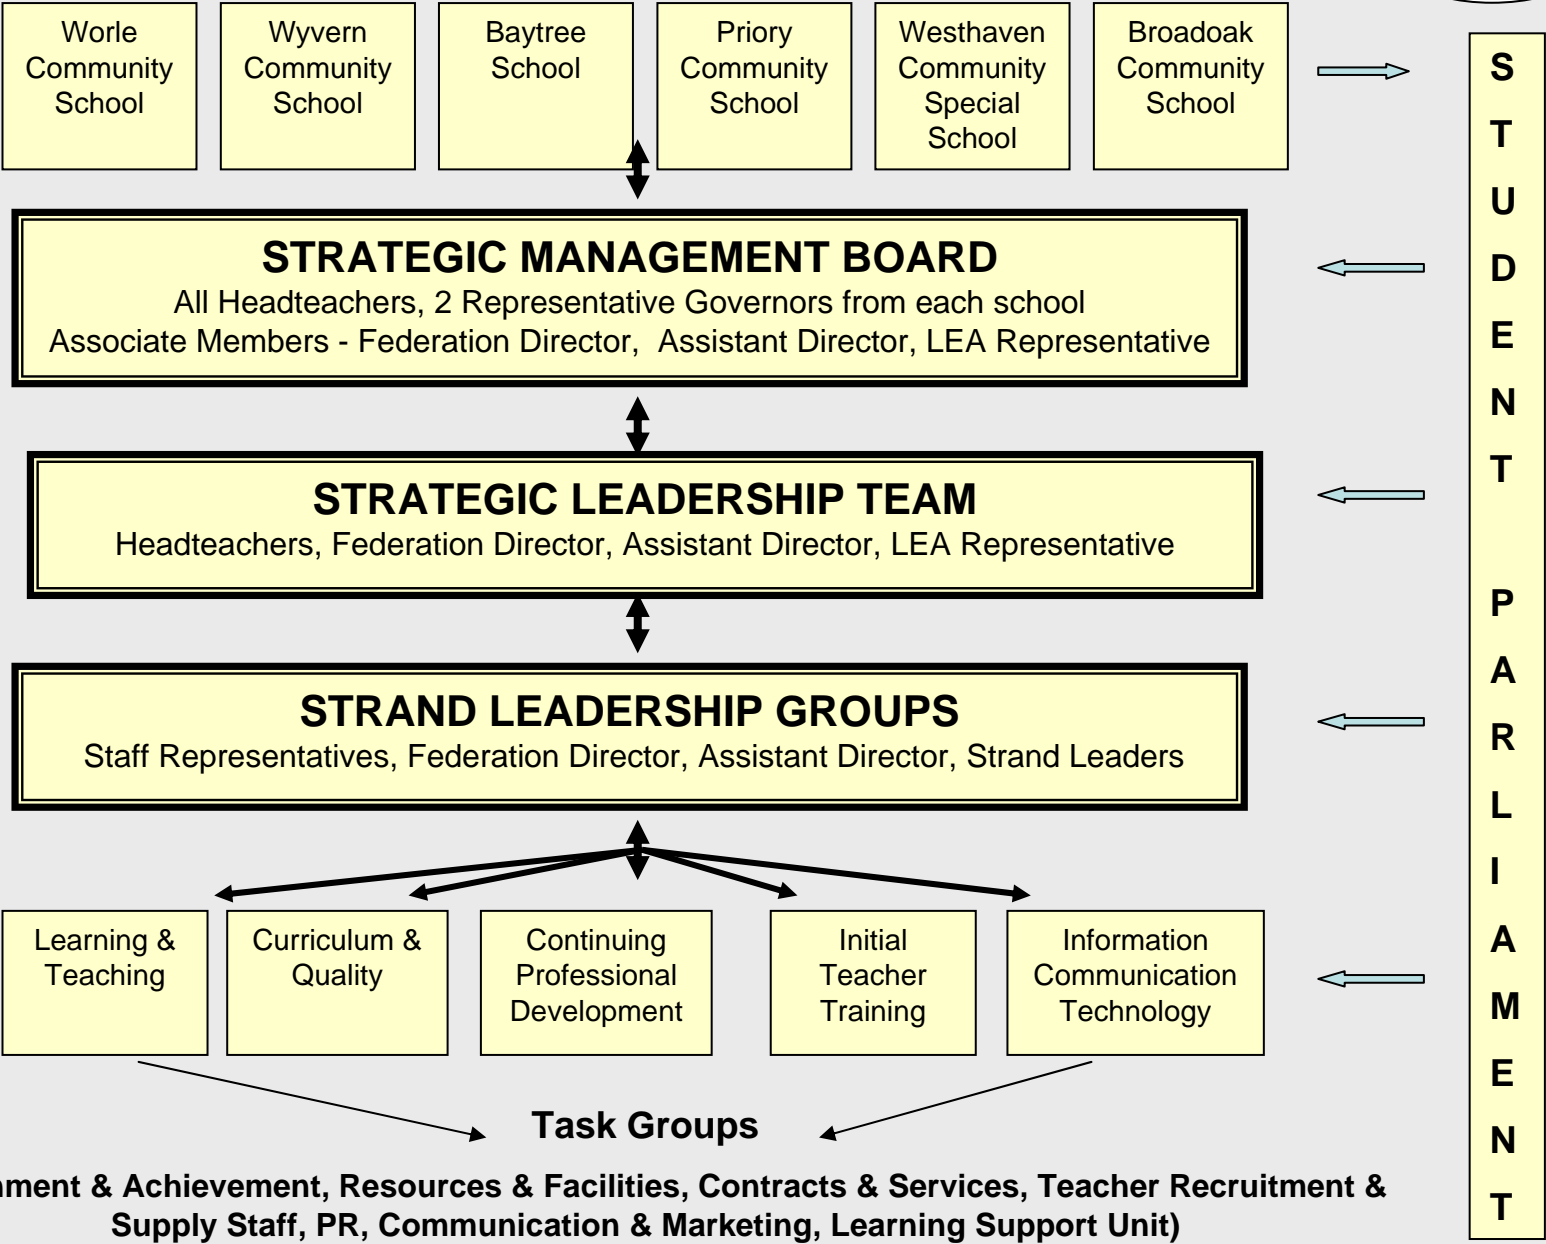

The Weston Federation

Weston Education Partnership

Task Groups
 (Attainment & Achievement, Resources & Facilities, Contracts & Services, Teacher Recruitment & Supply Staff, PR, Communication & Marketing, Learning Support Unit)